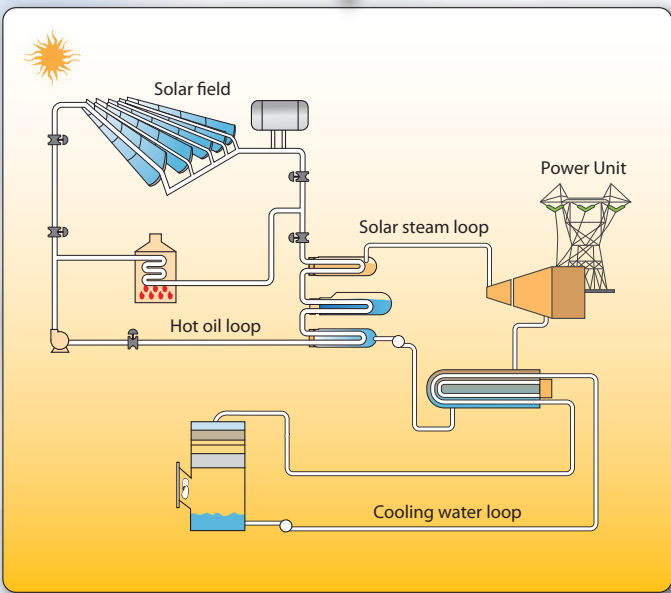

Solar Energy

Solar Energy

PV-Photovoltaic Cells

The focus: →

Silicon Wafer

Flat Panel

Thin films PV

Thermal Solar Energy

PV Production products:

- UCV – for specialty gases
- High Flow Clean Valves
- Cost effective UCV – HMC, EVZ, EV
- HTC Fittings
- Metering Valves
- Filters

Thermal power products:

- H98, H99 – High Pressure, High Temp
- Let-Lok Compression Fittings
- Metering Valves
- H-900 & H900 HP Relief Valves
- Instrumentation Ball Valves